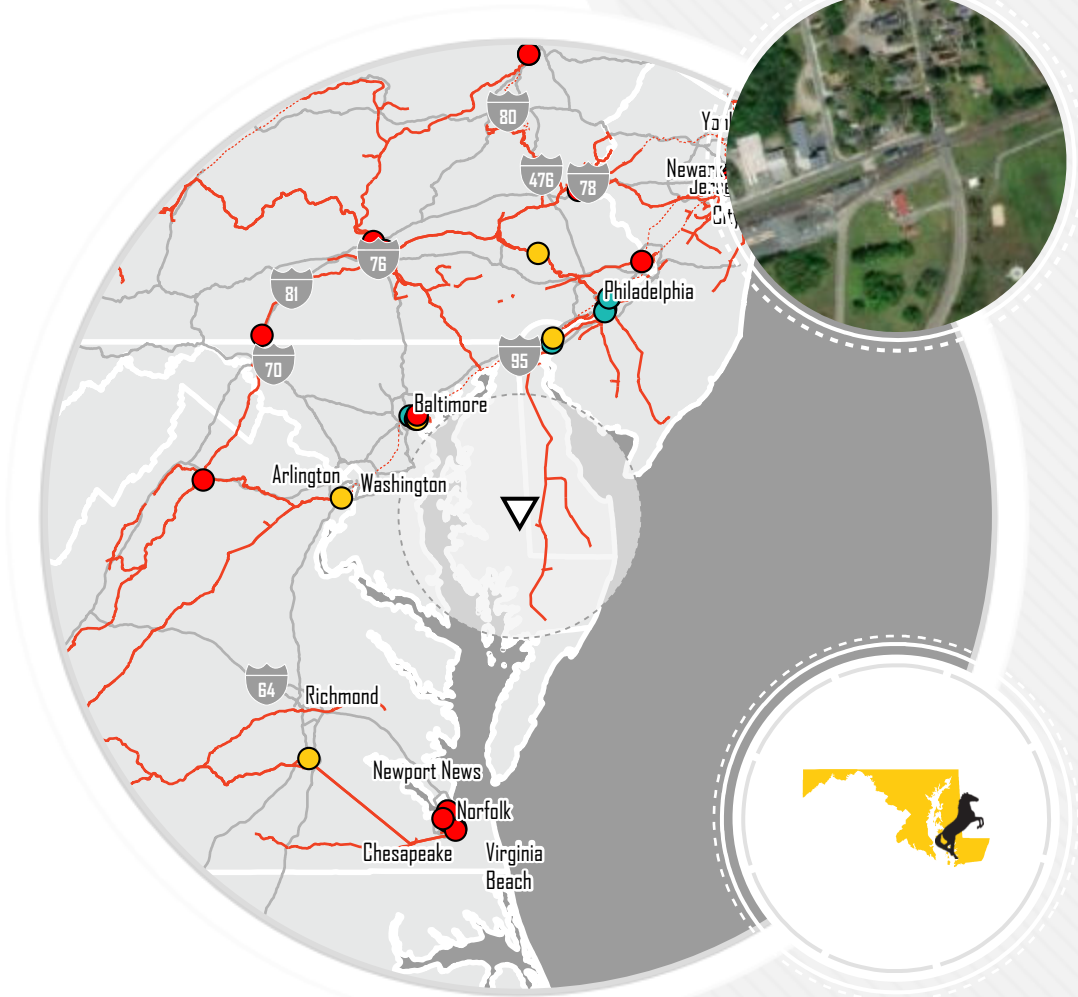

Federalsburg Transload Terminal

Address | 106 Railroad Ave, Federalsburg, MD

TRANSLOAD

Transload Type: PRIVATE

Commodity Handling:

Aggregate

Dimensional

Dry Bulk

Warehouse On Premise? No

Warehouse Storage: 0 SF Refrigeration

Ground Storage Available? No

Open Ground Storage: 0 Acres

-75.773008°, 38.690007° 12/14/2022

NS Tracks	Other Tracks	Interstate Highways	Transload	Port	Transload (Other)	Intermodal	50 Miles

Rail Carrier
MDDE

Highway: SR-308
Distance To Highway: 0.04 miles

For more information please contact >>

Daniel Greenhaus: Field Sales Manager

Phone: 281-415-0938

Email: daniel.greenhaus@nscorp.com