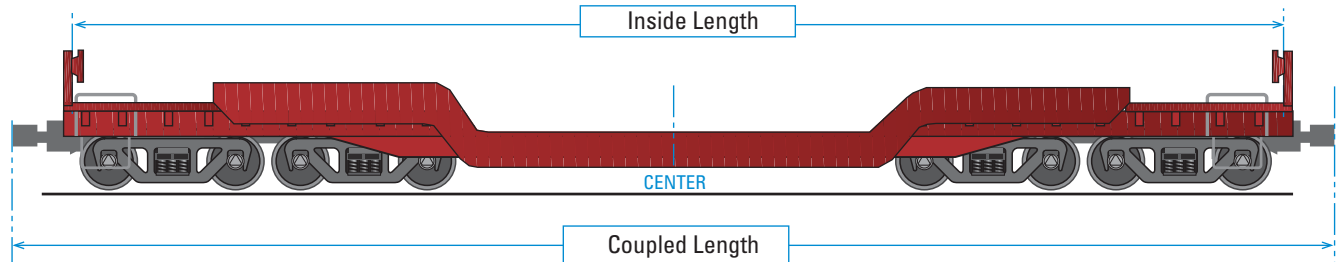

Heavy Duty/Depressed Center Flat Car

DESCRIPTIONS

Heavy Duty/Depressed Center Flat Car Ranges

Load Limits	154,000 to 741,000 lbs
Inside Lengths	16' 8" to 60' 0"
Inside Widths.....	8' 0" to 10' 8"
Floor Types	Steel
Underframes	Cushioned
Deck Height	58cm to 1.30m
Major Commodities...	Electric generating & transmission equipment, machinery boilers

Actual dimensions may vary.