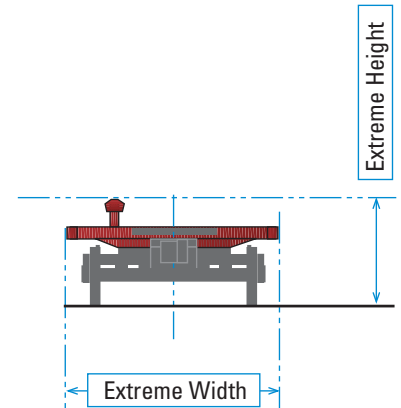

Heavy Duty/Depressed Center Flat Car

DESCRIPTIONS

Heavy Duty/Depressed Center Flat Car Ranges

Load Limits	154,000 to 741,000 lbs
Inside Lengths	16' 8" to 60' 0"
Inside Widths.....	8' 0" to 10' 8"
Floor Types	Steel
Underframes	Cushioned
Deck Height	58cm to 1.30m
Major Commodities...	Electric generating & transmission equipment, machinery boilers

Actual dimensions may vary.